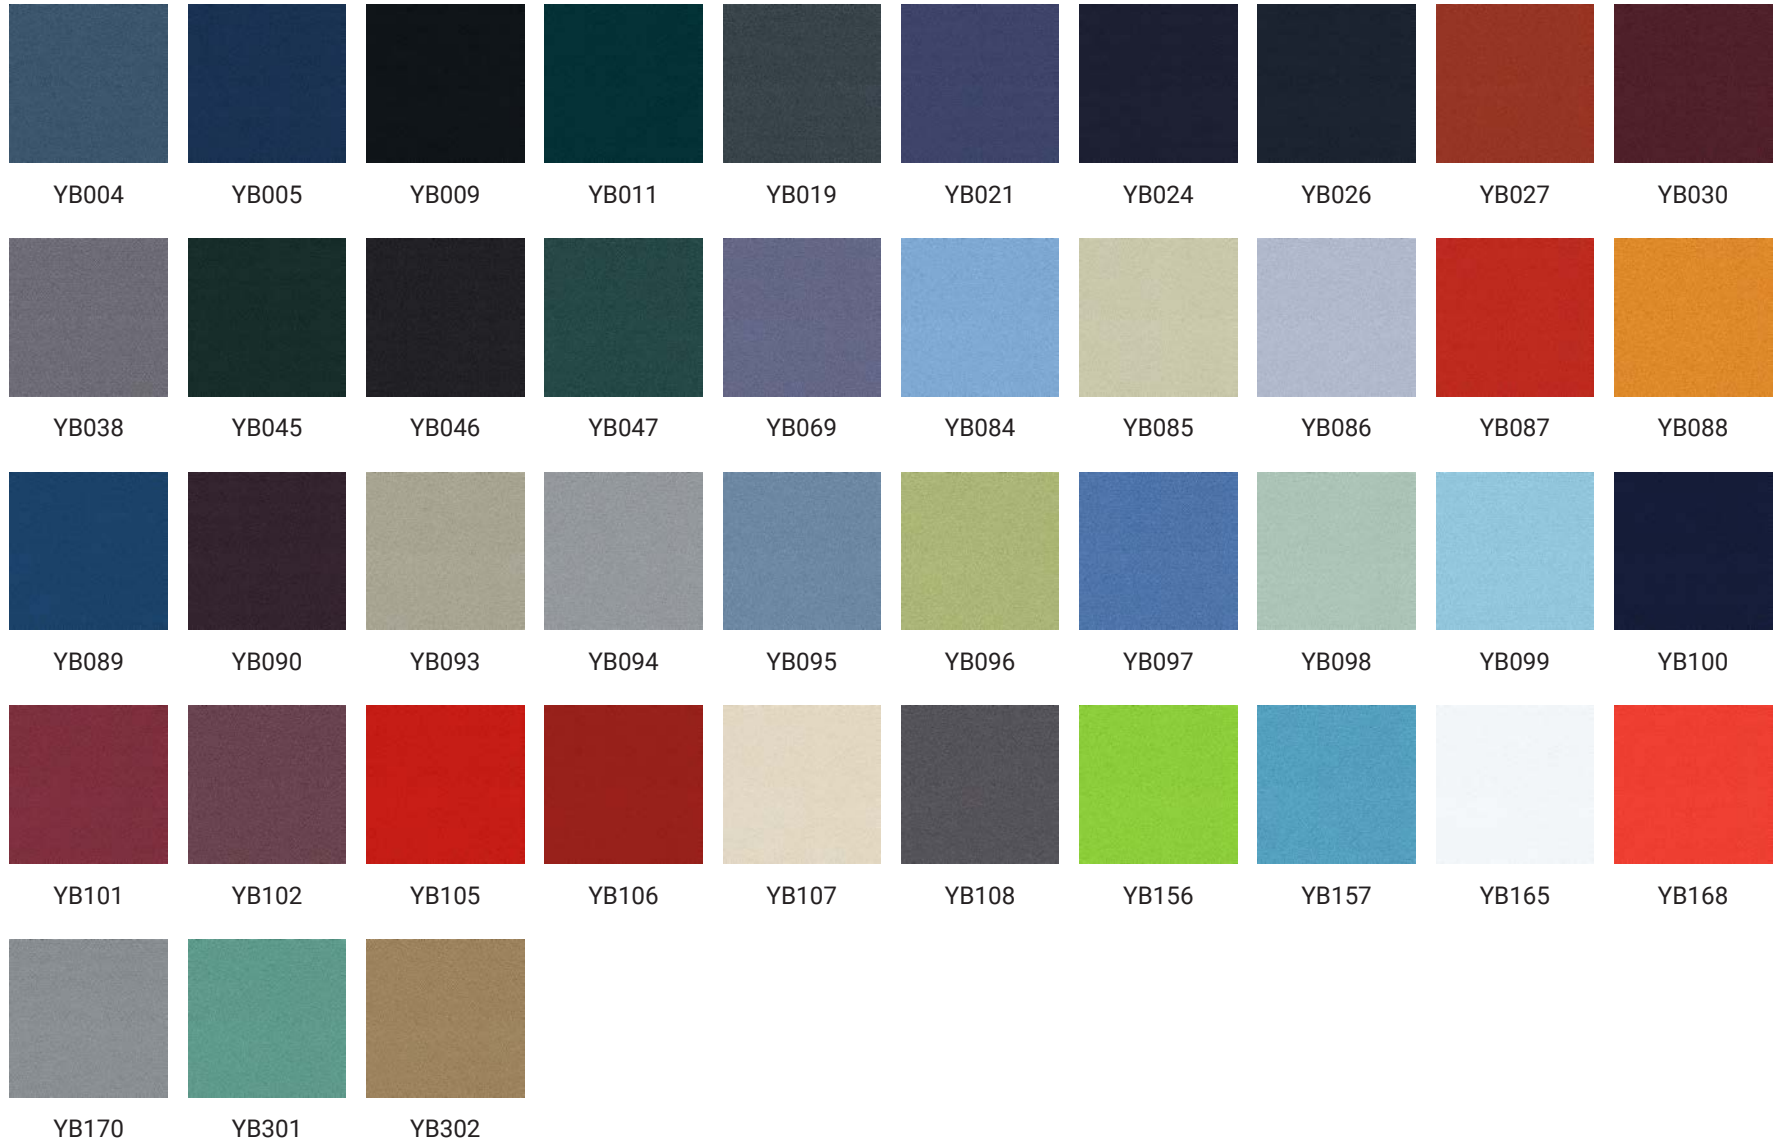

Soft Note™ Fabric Selection

Camira - Lucia

Soft Note™ Fabric Selection

Camira - Cara

EJ004

EJ011

EJ015

EJ016