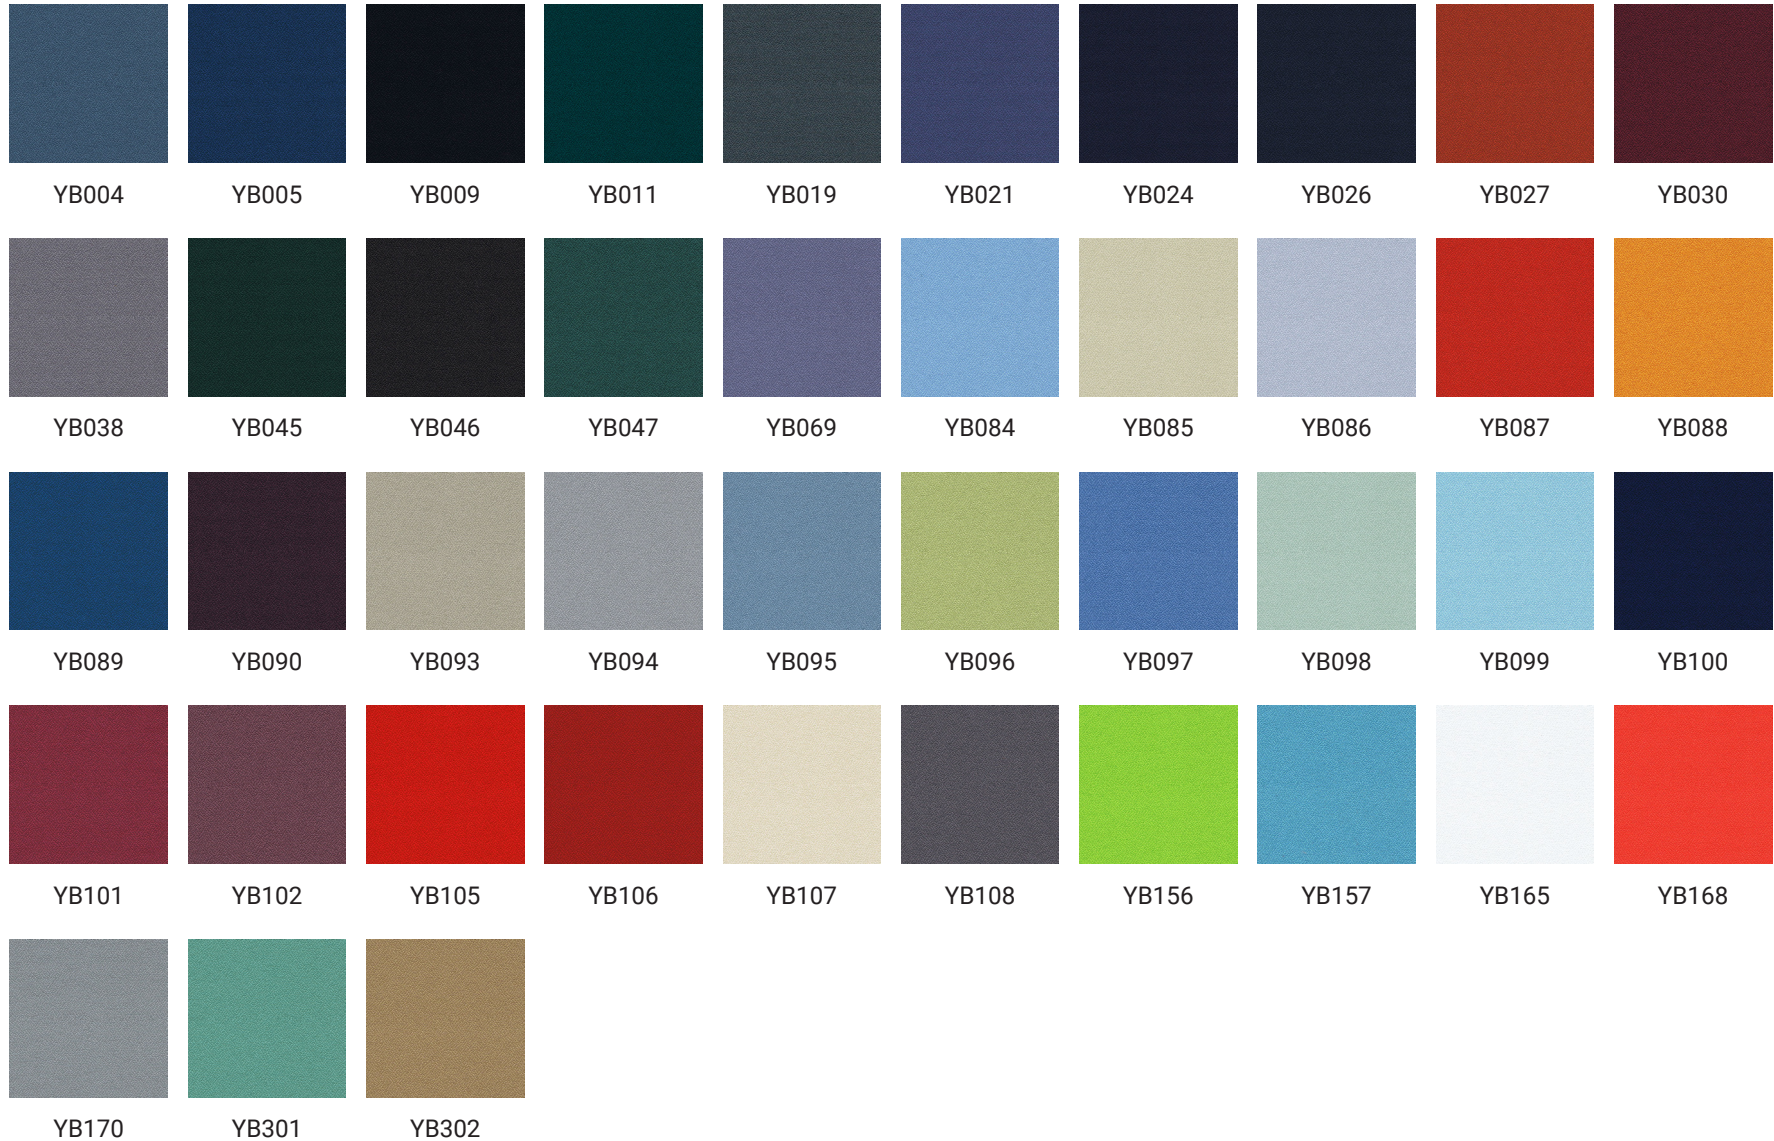

Soft Note™ Fabric Selection

Camira - Lucia

Soft Note™ Fabric Selection

Camira - Cara

EJ004

EJ011

EJ015

EJ016